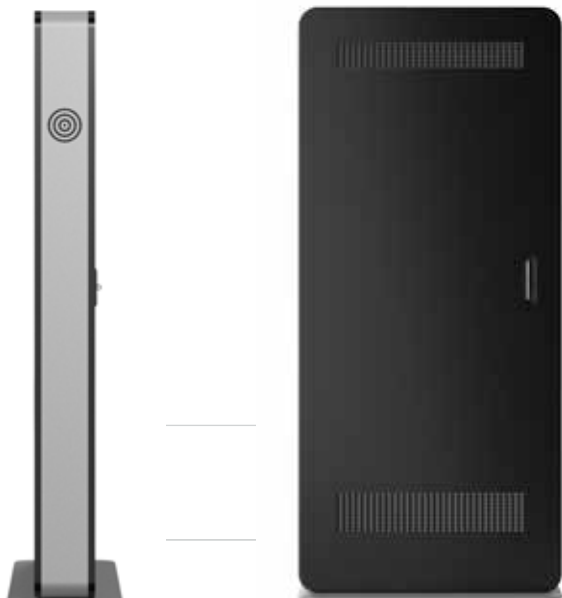

There's something hard to resist about the Teksmart Outdoor Freestanding Display. The slim-line build and cool, chic design is a big part of the attraction. But we love the fact that, they can catch people by surprise. This isn't a window display or a wall-display, it's a free-standing unit.

Load them up with great content, or even live feeds and draw a crowd. Don't worry. They're built tough: rugged, hard-wearing and vandal-proof. Available in a wide range of sizes: 32", 43", 49", 55" and 65", each display has in-built speakers.

Features:

- Highly configurable 'built to order' hardware
- Built for 24/7 commercial use and designed for public spaces
- IP65 waterproof rating to withstand harshest of weather conditions
- Ruggedised 'anti-vandal' casing for demanding outdoor application
- High brightness screen for exceptional picture quality in direct sunlight
- High definition screen with a wide viewing angle
- Integrated premium quality speakers
- Ports are kept secure within a lock protected compartment

Configure:

To ensure that our products meet your exact requirements, we offer highly-customisable solutions. First pick your perfect size, and then configure your display based on the following options:

1. Integrated Media Player: What Specification?

Choose from the following options:

- Entry-Level Android OS Media Player
- Enterprise-Level Windows OS (i3 PC) Media Player
- Premium-Level Windows OS (i5 PC) Media Player

... Or even opt for no media player (if you plan to connect to an external source).

2. Touchscreen Functionality: Yes or No?

You can decide whether you want your display to have an integrated touch-screen or not.