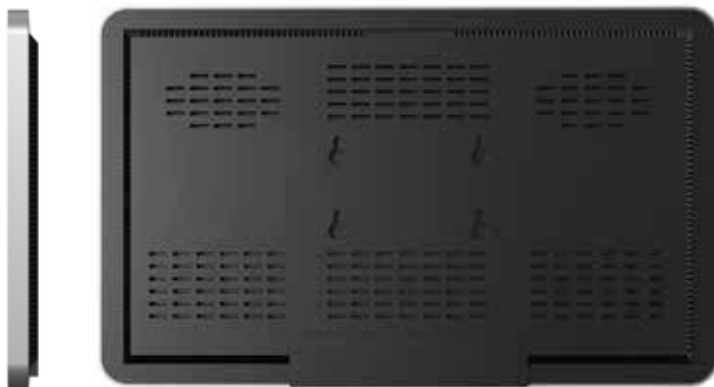

3. Touchscreen Functionality: Yes or No?

You can decide whether you want your display to have an integrated touch-screen or not.