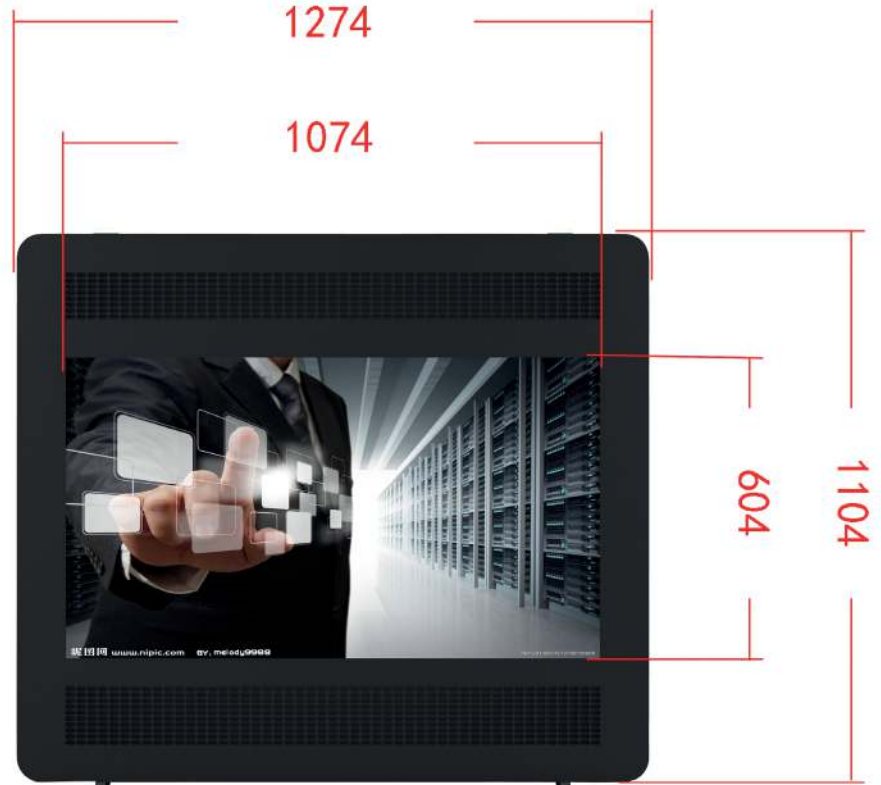

170

1274

1074

604

1104

Product:  
49" Outdoor Poster Display (Landscape)

Title:  
Technical Drawings & Dimensions