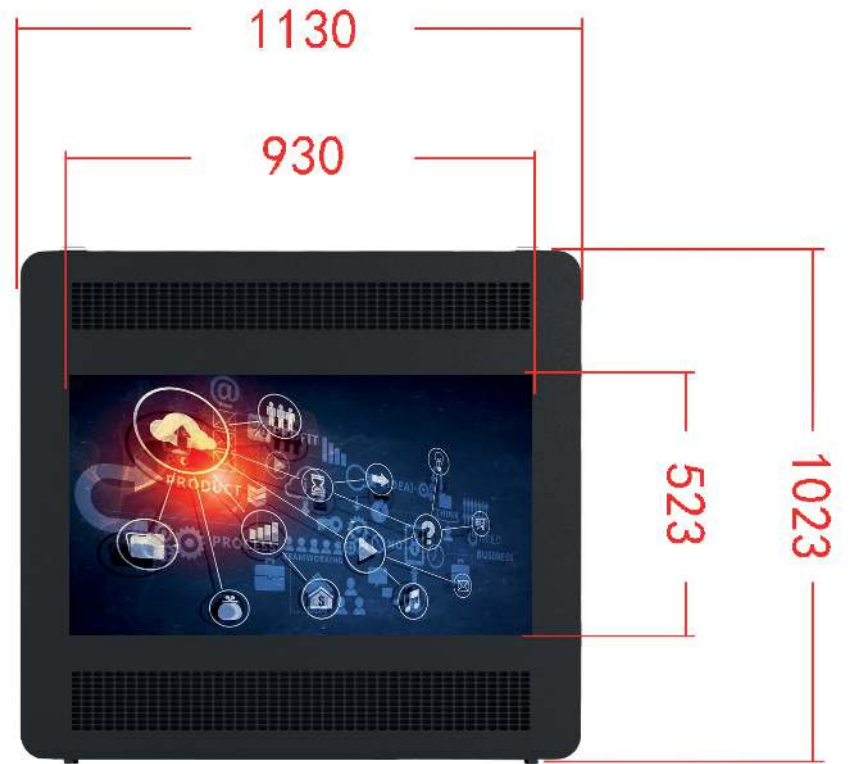

170

Product:
43" Outdoor Poster Display (Landscape)

Title:
Technical Drawings & Dimensions